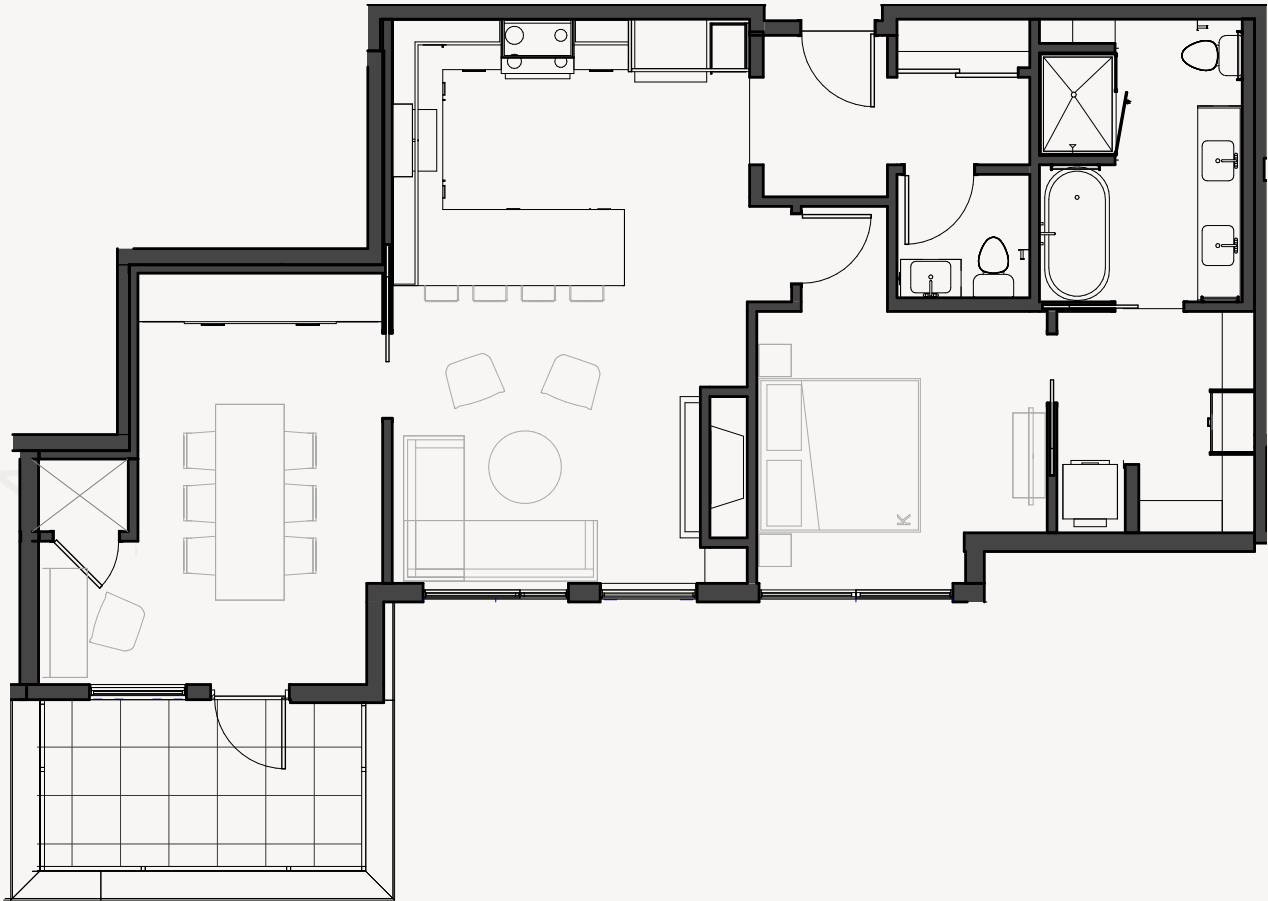

51

FRANCE

Marseille

1 BED + DEN / 1 BATH / 1,090 SQ FT

ADDITIONAL INFORMATION

612 444 3124

51France@Level10Mgmt.com

51France.com