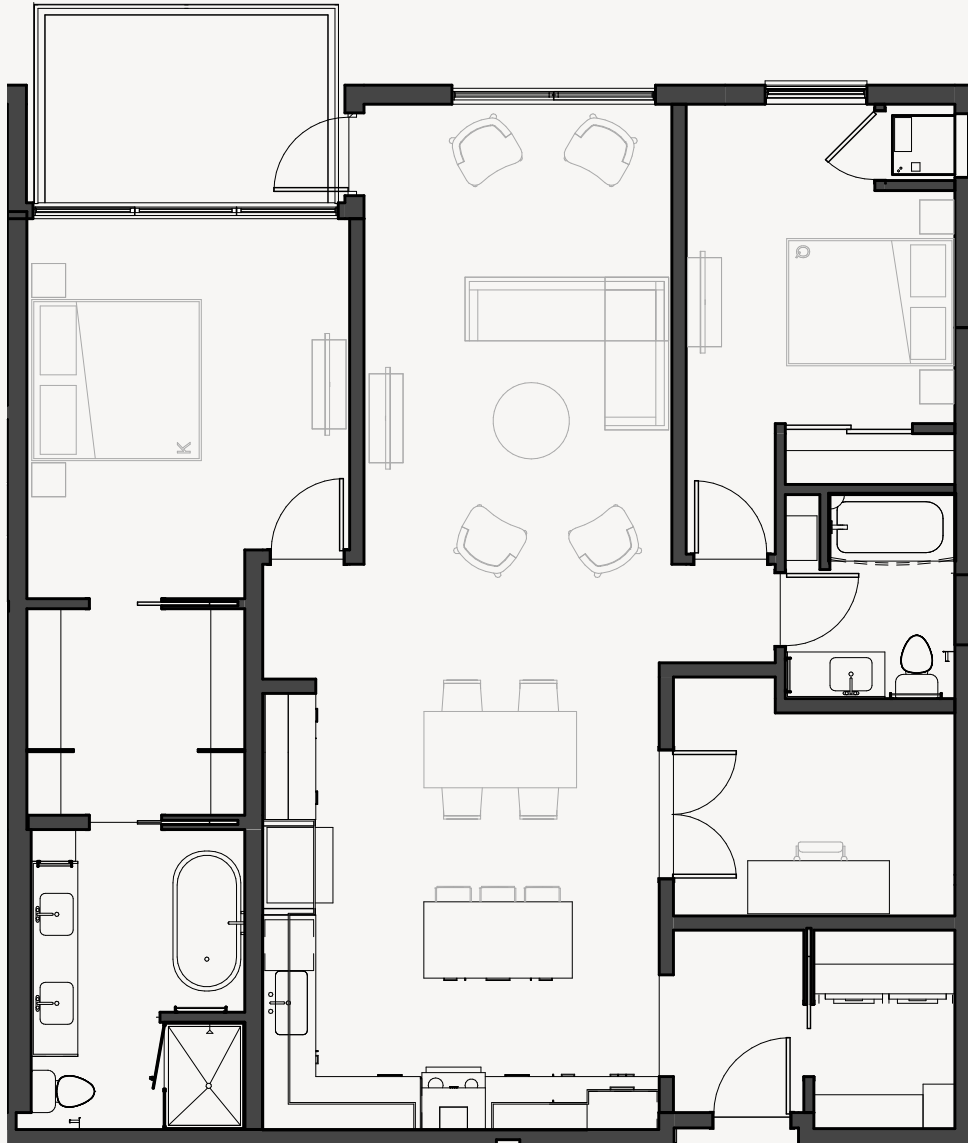

51

FRANCE

Toulouse

2 BED + DEN / 2 BATH / 1,478 SQ FT

ADDITIONAL INFORMATION

612 444 3124

51France@Level10Mgmt.com

51France.com